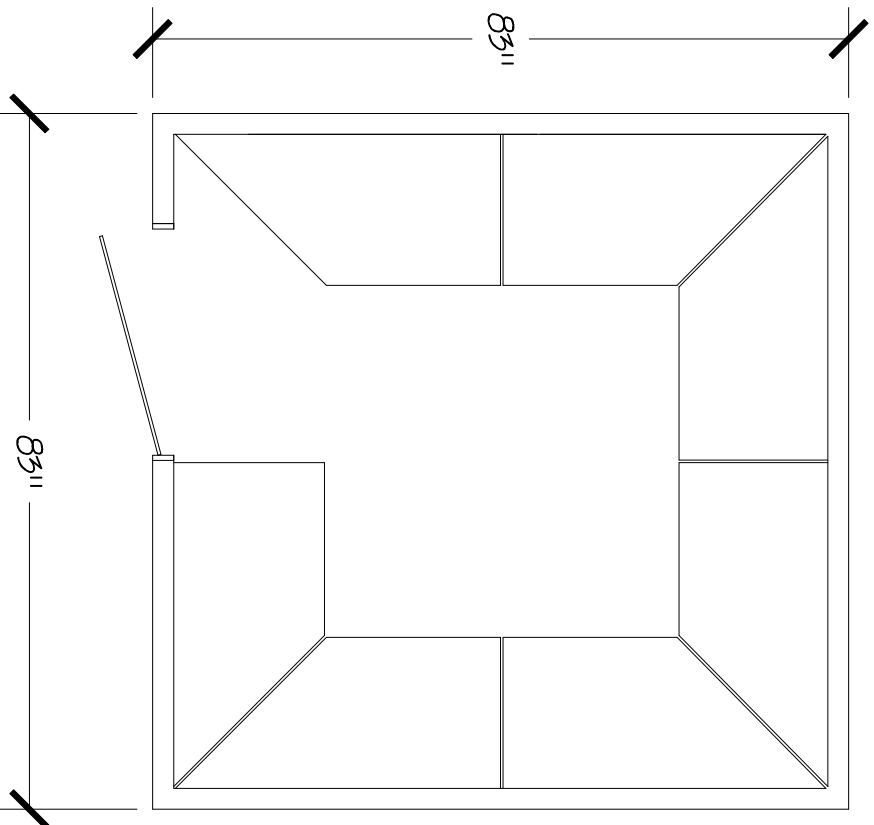

Steam Room

Type 4-1 Steam Room

SCALE: 1/2" = 1'