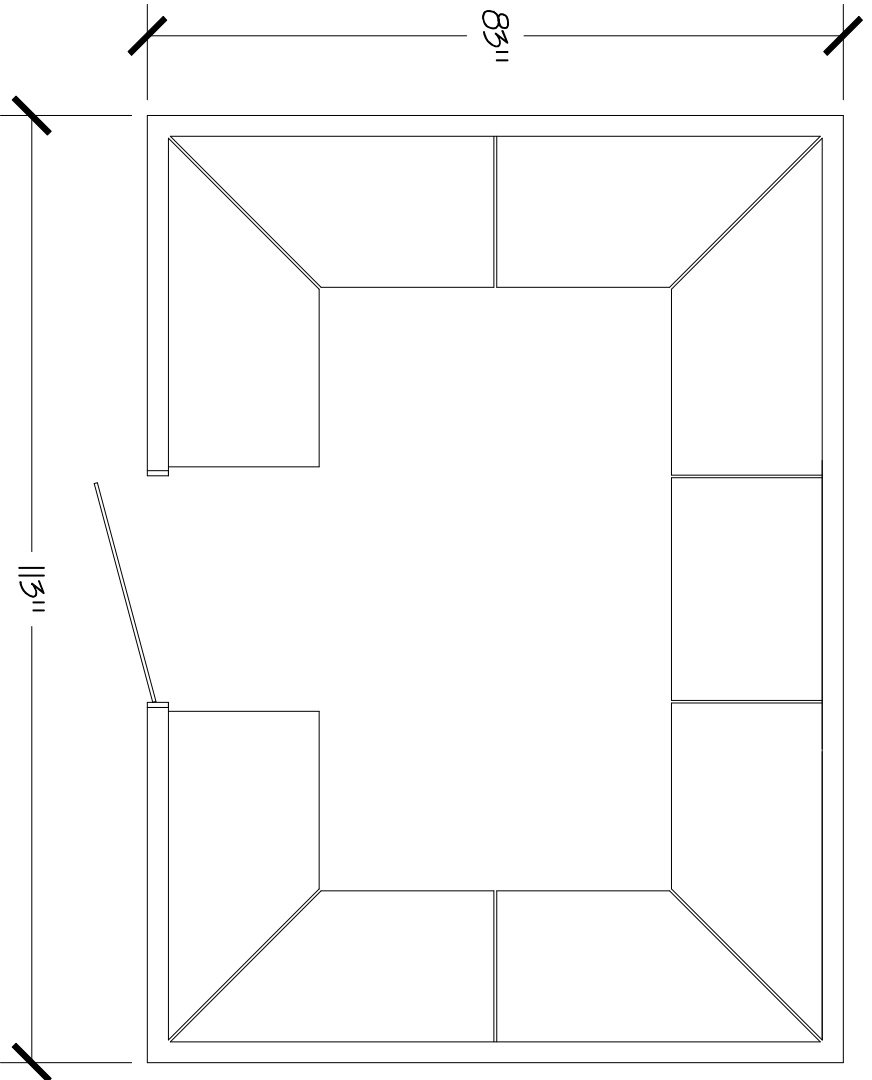

Steam Room

Type 5-1 Steam Room

SCALE: 1/2" = 1'