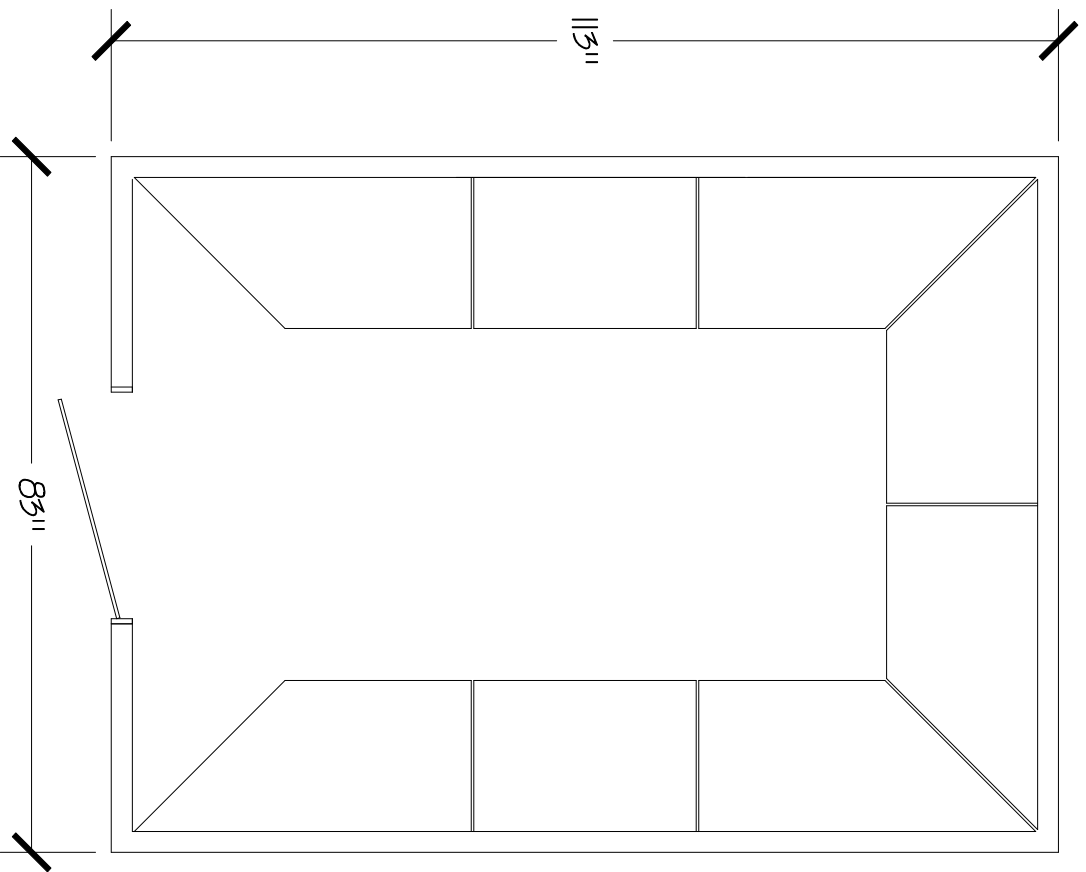

Steam Room

Type 5-4 Steam Room

SCALE: 1/2" = 1'